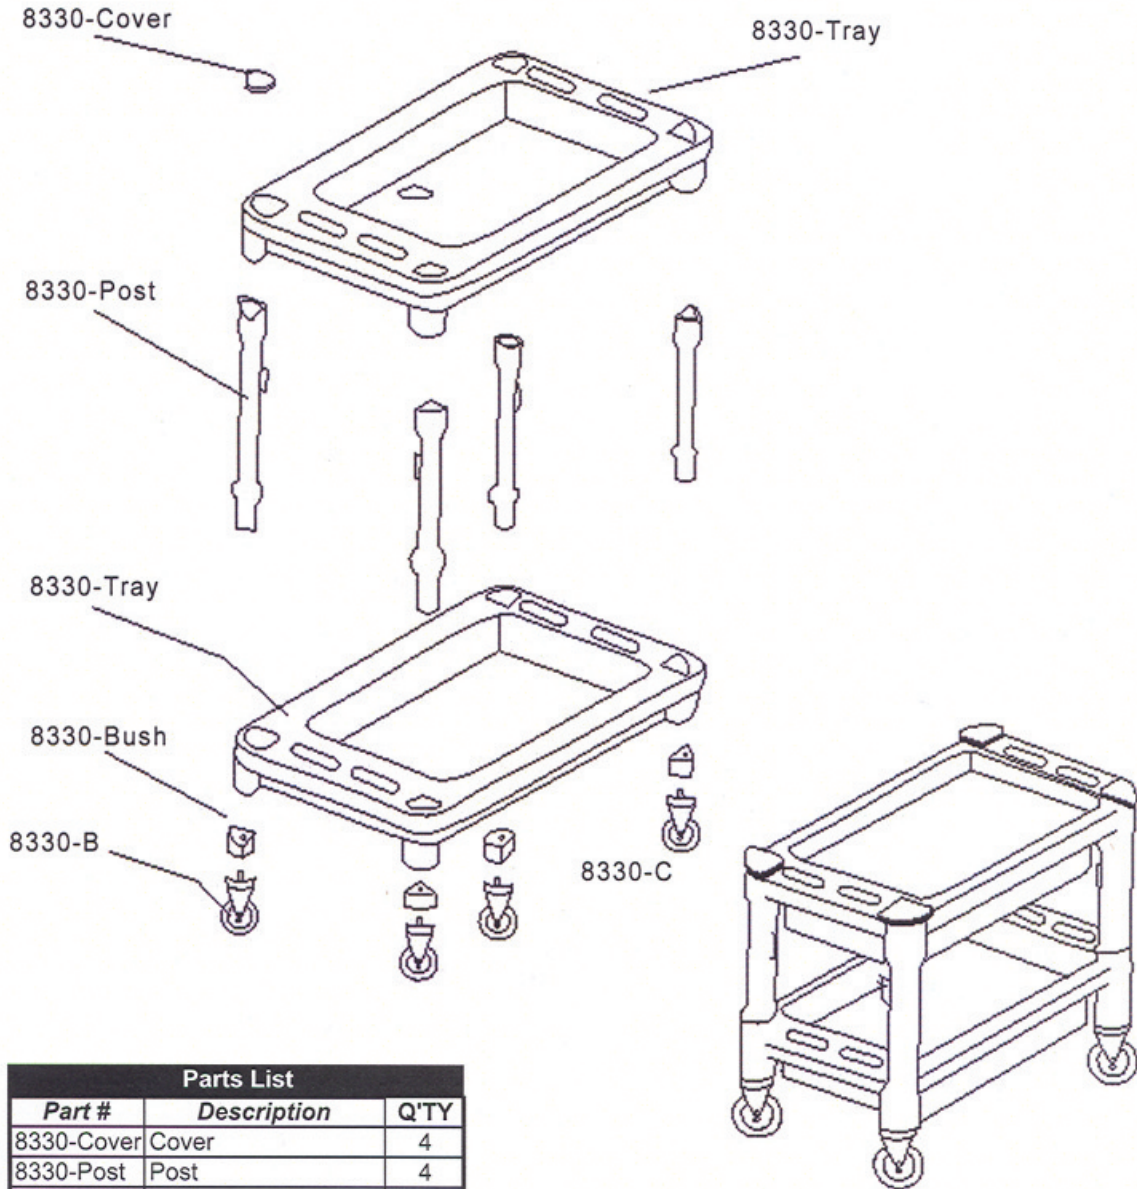

Call 1.800.221.9705 for questions concerning performance of the product, local distributors or other inquiries.

Parts List		
Part #	Description	Q'TY
8330-Cover	Cover	4
8330-Post	Post	4
8330-Tray	Tray	2
8330-Bush	Bush	4
8330-B	Locking Caster	2
8330-C	Non Locking Caster	2