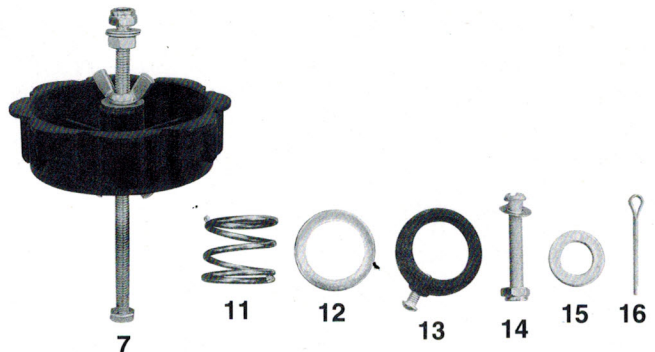

**Astro Pneumatic
Tool Company**

372 Old US Highway 52 South
Mount Airy, NC 27030

Model:

ASMS2

Product Type:

**MASKING MACHINE
- TREE TYPE**

PARTS BREAKDOWN

Call 1.800.221.9705 for questions concerning performance of the product or other inquiries.

Parts List

Part No.	Description	Qty
ASMS2-01	Frame	1
ASMS2-02	Main Frame (2 Pieces)	1
ASMS2-03	Leg Support	1
ASMS2-04	Wheels	2
ASMS2-05	22" Support Assembly	2
ASMS2-06	16" Support Assembly	2
ASMS2-07	Tape Reels	4
ASMS2-08	22" Cutting Blade & Springs	2
ASMS2-09	16" Cutting Blade & Springs	2
ASMS2-10	Paper Roller Assembly (PLASTIC COLLARS, SPRINGS & WASHERS)	4
ASMS2-11	Springs	8
ASMS2-12	Paper Roller Washers	8
ASMS2-13	Plastic collars	8
ASMS2-14	6 x 30 mm Screw Assemblies	21
ASMS2-15	Wheel Shaft Washers 22.75 x 13.5 mm	2
ASMS2-16	Cartter Pins for Wheel Shafts	2