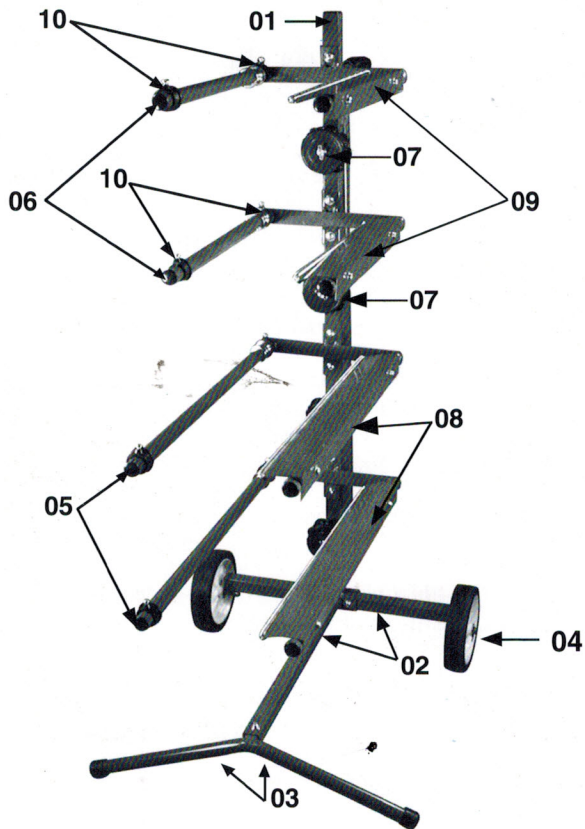

**Astro Pneumatic
Tool Company**

372 Old US Highway 52 South
Mount Airy, NC 27030

Model:

ASMS2

Product Type:

**MASKING MACHINE
- TREE TYPE**

PARTS BREAKDOWN

Call 1.800.221.9705 for questions concerning performance of the product or other inquiries.

Parts List

Part No.	Description	Qty
ASMS2-01	Frame	1
ASMS2-02	Main Frame (2 Pieces)	1
ASMS2-03	Leg Support	1
ASMS2-04	Wheels	2
ASMS2-05	22" Support Assembly	2
ASMS2-06	16" Support Assembly	2
ASMS2-07	Tape Reels	4
ASMS2-08	22" Cutting Blade & Springs	2
ASMS2-09	16" Cutting Blade & Springs	2
ASMS2-10	Paper Roller Assembly (PLASTIC COLLARS, SPRINGS & WASHERS)	4
ASMS2-11	Springs	8
ASMS2-12	Paper Roller Washers	8
ASMS2-13	Plastic collars	8
ASMS2-14	6 x 30 mm Screw Assemblies	21
ASMS2-15	Wheel Shaft Washers 22.75 x 13.5 mm	2
ASMS2-16	Cartter Pins for Wheel Shafts	2