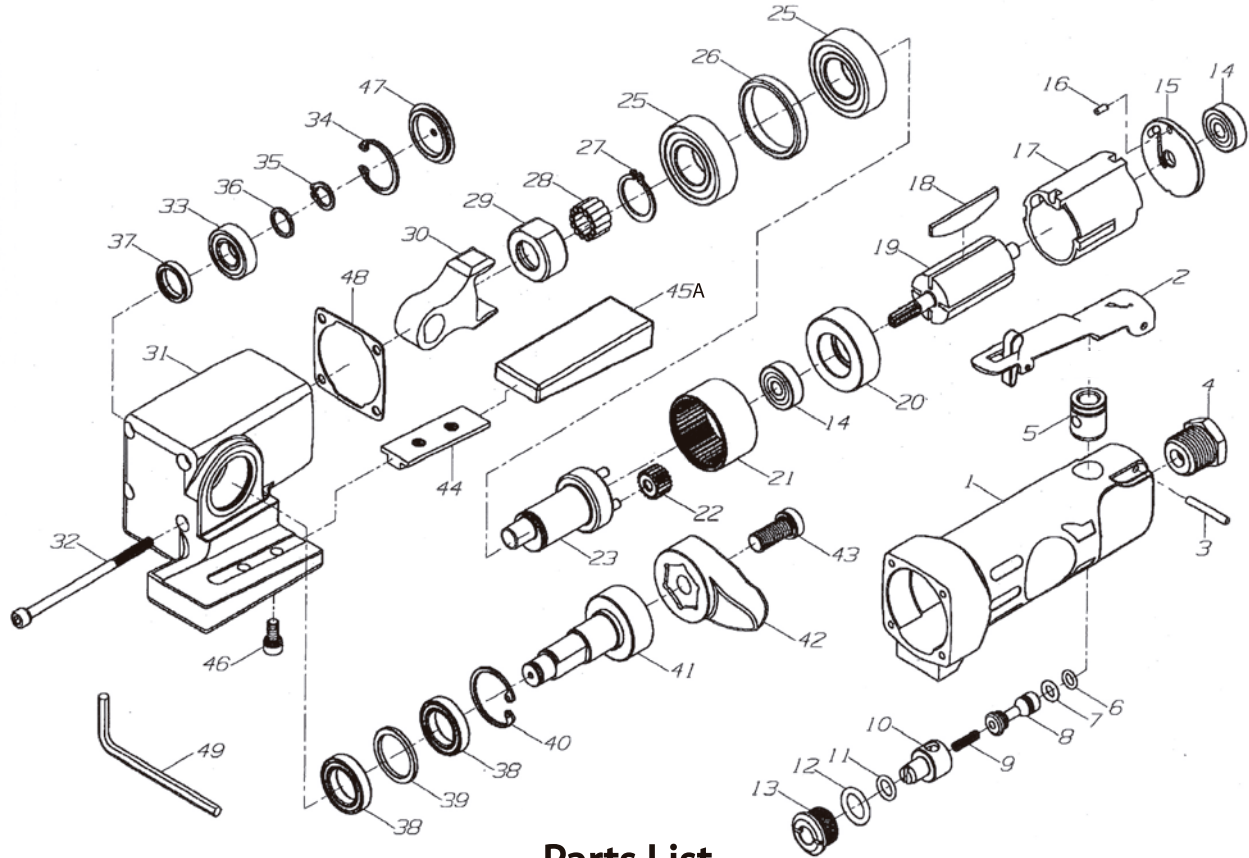

**Astro Pneumatic
Tool Company**

372 Old US Highway 52 South
Mount Airy, NC 27030

Model:

DS1000

PARTS BREAKDOWN

Call 1.800.221.9705 for questions concerning performance of the product or other inquiries.

Parts List

INDEX NO.	PART NO.	DESCRIPTION	QTY.
1	DS1000-01	Motor Housing	1
2	DS1000-02	Lever	1
3	DS1000-03	Pin	1
4	DS1000-04	Inlet	1
5	DS1000-05	Valve Bushing	1
6	DS1000-06	O-Ring	1
7	DS1000-07	O-Ring	1
8	DS1000-08	Valve Stem	1
9	DS1000-09	Valve Spring	1
10	DS1000-10	Air Regulator	1
11	DS1000-11	O-Ring	1
12	DS1000-12	O-Ring	1
13	DS1000-13	Valve Plug	1
14	DS1000-14	Ball Bearing	2
15	DS1000-15	Rear End Plate	1
16	DS1000-16	Pin	1
17	DS1000-17	Cylinder	1
18	DS1000-18	Rotor Blade	4
19	DS1000-19	Rotor	1
20	DS1000-20	Front End Plate	1
21	DS1000-21	Internal Gear	1
22	DS1000-22	Planet Gear	3
23	DS1000-23	Planet Carrier	1
25	DS1000-25	Ball Bearing	2

INDEX NO.	PART NO.	DESCRIPTION	QTY.
26	DS1000-26	Spacer	1
27	DS1000-27	Retainer Ring	1
28	DS1000-28	Needle	13
29	DS1000-29	Needle Plate	1
30	DS1000-30	Drive Spindle	1
31	DS1000-31	Angle Head	1
32	DS1000-32	Screw	4
33	DS1000-33	Ball Bearing	1
34	DS1000-34	Retainer Ring	1
35	DS1000-35	Retainer Ring	1
36	DS1000-36	Spacer	1
37	DS1000-37	Spacer	1
38	DS1000-38	Ball Bearing	2
39	DS1000-39	Spacer	1
40	DS1000-40	Retainer Ring	1
41	DS1000-41	Spindle	1
42	DS1000-42	Press Blade	1
43	DS1000-43	Screw	1
44	DS1000-44	Steel Plate	1
45	DS1000-45A	Nylon Seat	1
46	DS1000-46	Screw	2
47	DS1000-47	Cover	1
48	DS1000-48	Gasket	1
49	DS1000-49	Hex Wrench	1