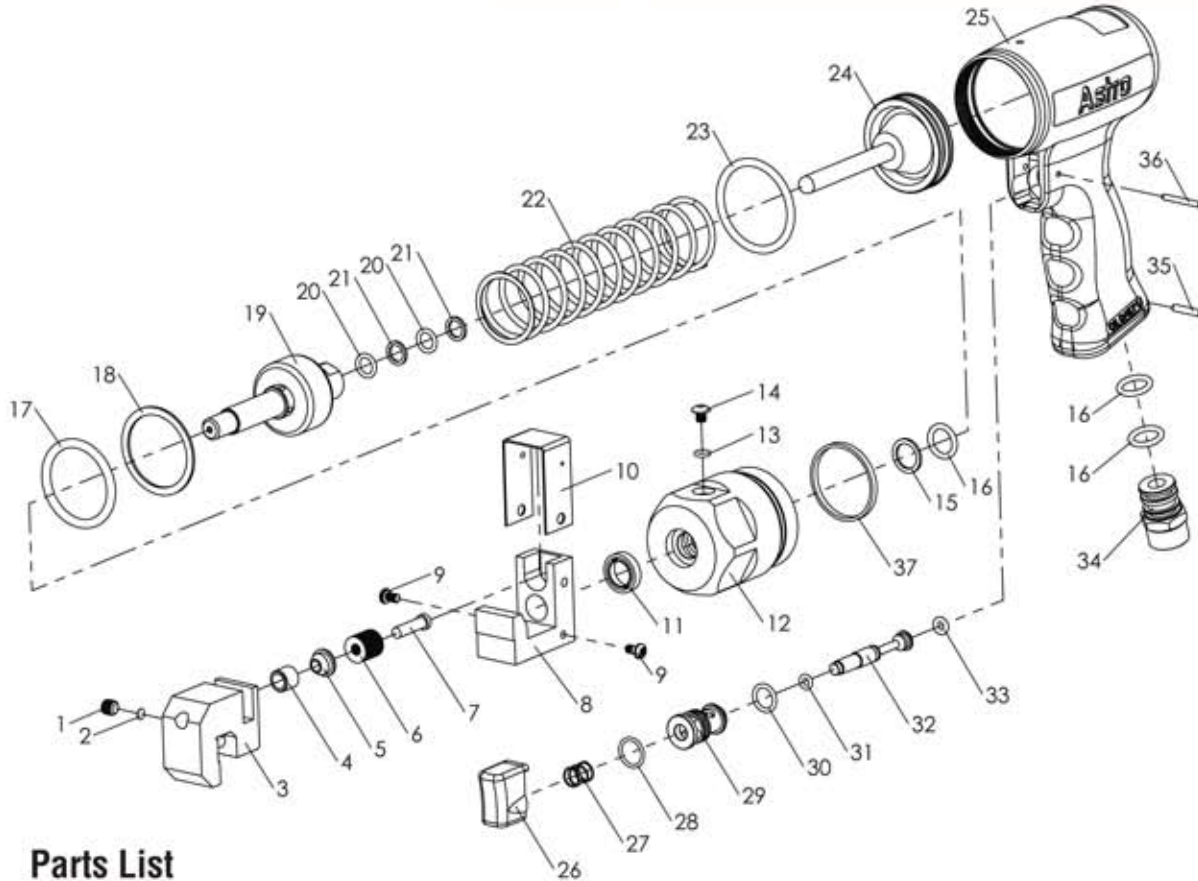

# Astro Pneumatic Tool Company

372 Old US Highway 52 South  
Mount Airy, NC 27030

Model:  
**605PT(5.5mm)**  
**608PT(8mm)**

Product Type:  
**PISTOL GRIP PUNCH/  
FLANGE TOOL**

### Parts List

Index No.	Part No.	Description	Qty
1	605PT-01	Set Screw (M6x6)	1
2	605PT-02	Plug	1
3	605PT-03	Clamp (605PT)	1
	608PT-03	Clamp (608PT)	1
4	605PT-04	Punch Die (605PT)	1
	608PT-04	Punch Die (608PT)	1
5	605PT-05	Guide Bushing (605PT)	1
	608PT-05	Guide Bushing (608PT)	1
6	605PT-06	Cup Spring (605PT)	13
	608PT-06	Cup Spring (608PT)	13
7	605PT-07	Punch (605PT)	1
	605PT-07	Punch (608PT)	1
8	605PT-08	Anvil (605PT)	1
	608PT-08	Anvil (608PT)	1
9	605PT-09	Screw(M4x6)	2
10	605PT-10	Cover Plate (605PT)	1
	608PT-10	Cover Plate (608PT)	1
11	608PT-11	Oil Seal	1
12	605PT-12	Lock Nut	1
13	605PT-13	O-Ring (ID4.5x1.5)	1
14	605PT-14	Screw (M5x6)	1
15	605PT-15	Support Ring	1
16	605PT-16	O-Ring(ID11.8x2.4)	3

Index No.	Part No.	Description	Qty
17	605PT-17	O-Ring	1
18	605PT-18	Support Ring	1
19	605PT-19	Piston	1
20	605PT-20	O-Ring (ID7.8x1.9)	2
21	605PT-21	Support Ring	2
22	605PT-22	Spring	1
23	605PT-23	O-Ring (ID37.69x3.53)	1
24	605PT-24	High Press Piston	1
25	605PT-25	Housing	1
26	605PT-26	Trigger	1
27	605PT-27	Spring	1
28	605PT-28	O-Ring(ID11.5x1.5)	1
29	605PT-29	Valve Bushing	1
30	605PT-30	O-Ring (ID4.5x1.5)	1
31	605PT-31	O-Ring (ID3.69x1.78)	1
32	605PT-32	Valve Stem	1
33	605PT-33	O-Ring (ID3.9x2.25)	1
34	605PT-34	Air Inlet	1
35	605PT-35	Spring Pin (∅3x16)	1
36	605PT-36	Spring Pin (∅2.5x22)	1
37	605PT-37	Rubber Band	1
38	605PT-HA	Parts 1 thru 10	1
	608PT-HA	Parts 1 thru 10	1