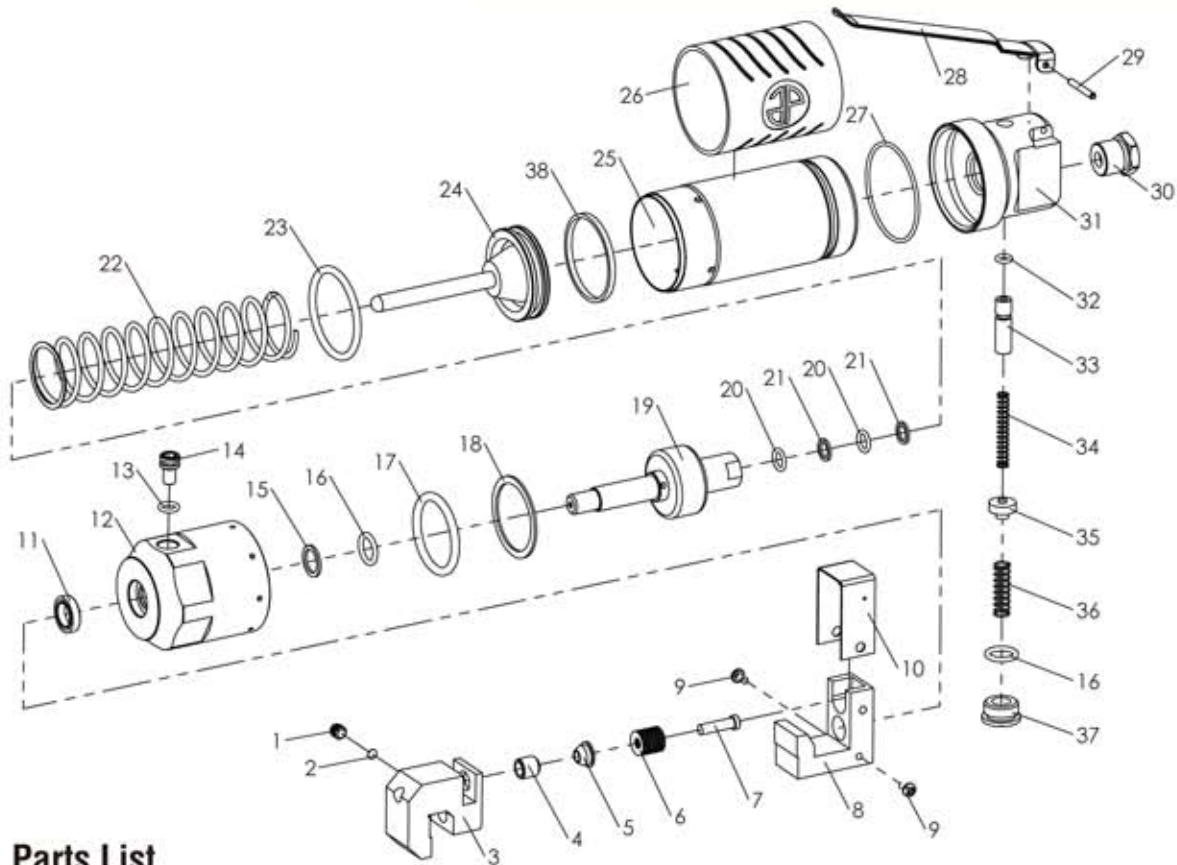

**Astro Pneumatic  
Tool Company**  
372 Old US Highway 52 South  
Mount Airy, NC 27030

Model:  
**605ST (5.5mm)**  
**608ST (8mm)**

Product Type:  
**STRAIGHT TYPE PUNCH/  
FLANGE TOOL**

### Parts List

Index No.	Part No.	Description	Qty
1	605ST-01	Set Screw (M6x6)	1
2	605ST-02	Plug	1
3	605ST-03	Clamp (605ST)	1
	608ST-03	Clamp (608ST)	1
4	605ST-04	Punch Die (605ST)	1
	608ST-04	Punch Die (608ST)	1
5	605ST-05	Guide Bushing (605ST)	1
	608ST-05	Guide Bushing (608ST)	1
6	605ST-06	Cup Spring (605ST)	13
	608ST-06	Cup Spring (608ST)	13
7	605ST-07	Punch (605ST)	1
	608ST-07	Punch (608ST)	1
8	605ST-08	Anvil (605ST)	1
	608ST-08	Anvil (608ST)	1
9	605ST-09	Screw (M4x6)	2
10	605ST-10	Cover Plate (605ST)	1
	608ST-10	Cover Plate (608ST)	1
11	605ST-11	Oil Seal	1
12	605ST-12	Hydr Cylinder	1
13	605ST-13	O-Ring (ID6.8x1.9)	1
14	605ST-14	Screw	1
15	605ST-15	Support Ring	1
16	605ST-16	O-Ring (ID11.8x2.4)	2
17	605ST-17	O-Ring	1

Index No.	Part No.	Description	Qty
18	605ST-18	Support Ring	1
19	605ST-19	Piston	1
20	605ST-20	O-Ring (ID7.8x1.9)	2
21	605ST-21	Support Ring	2
22	605ST-22	Spring	1
23	605ST-23	O-Ring	1
24	605ST-24	High Press Piston	1
25	605ST-25	Air Cylinder	1
26	605ST-26	Rubber Grip	1
27	605ST-27	O-Ring (ID47.35x1.78)	1
28	605ST-28	Lever	1
29	605ST-29	Spring Pin (∅3x23)	1
30	605ST-30	Air Inlet	1
31	605ST-31	Valve Body	1
32	605ST-32	O-Ring (ID4.8x1.9)	1
33	605ST-33	Push Rod	1
34	605ST-34	Spring	1
35	605ST-35	Valve	1
36	605ST-36	Spring	1
37	605ST-37	Screw	1
38	605ST-38	Rubber Band	1
	605ST-HA	Parts 1 thru 10	1
39	608ST-HA	Parts 1 thru 10	1