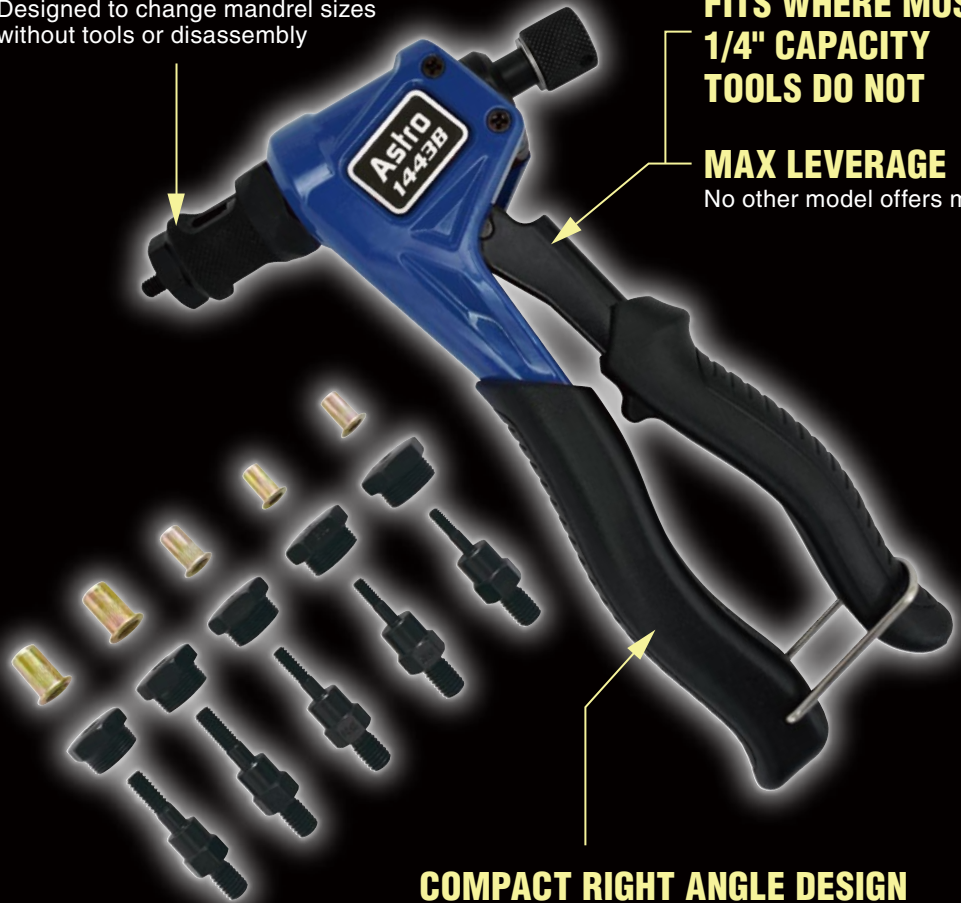

372 Old US Highway
52 South
Mount Airy, NC 27030

**AP Astro Pneumatic
Tool Company**

E-mail : astrotools@astrotools.com
WEBSITE : www.astrotools.com

**ASTRO'S QUICK
CHANGE MANDRELS**

Designed to change mandrel sizes
without tools or disassembly

**AT ONLY 7.5" LONG,
FITS WHERE MOST
1/4" CAPACITY
TOOLS DO NOT**

MAX LEVERAGE
No other model offers more

COMPACT RIGHT ANGLE DESIGN

Under 8" in length for confined spaces

Model	1443B
Includes rivet nut assortment and size M4, M5, M6, 8-32, 10-24 and 1/4-20	

**THE MOST ROBUST
AND POWERFUL
PISTOL STYLE
HAND RIVET NUT
SETTER YET**

DRILL SIZE GUIDE:

Metric

Nut Size	Drill Size
M4	6mm (7/32")
M5	7mm (9/32")
M6	9mm (3/8")

SAE

Nut Size	Drill Size
8-32	6mm (7/32")
10-24	7mm (9/32")
1/4-20	9mm (3/8")